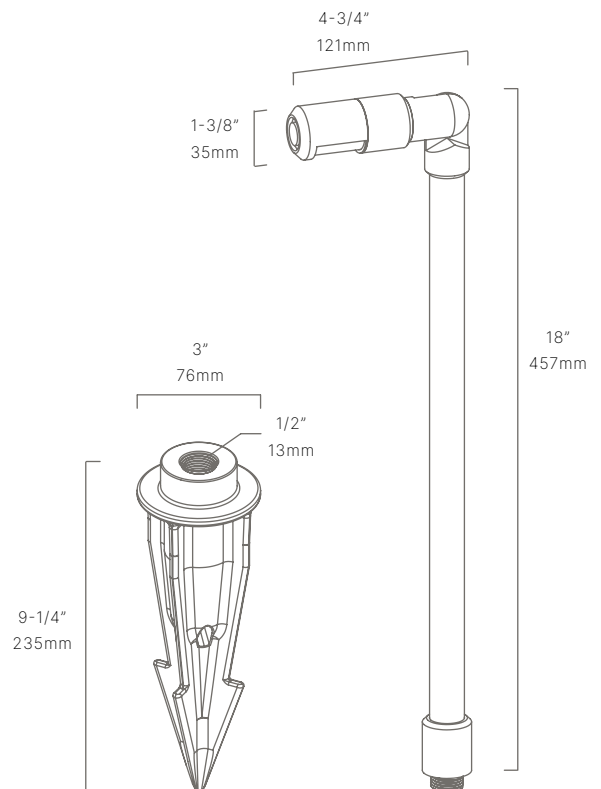

P. 760.931.2910

O. 2742 Loker Ave. W Carlsbad CA 92010

W. www.auroralight.com

MADE IN USA
WITH DOMESTIC & IMPORTED MATERIALS